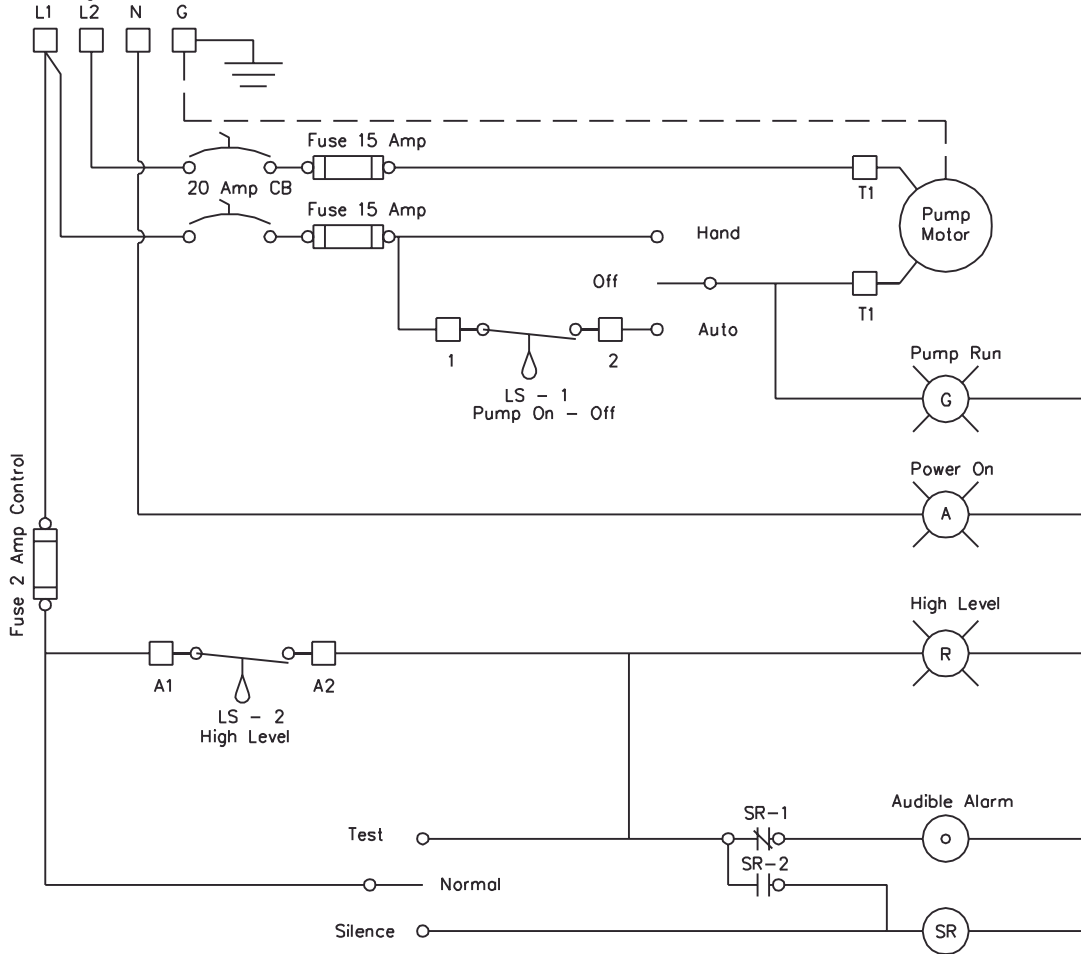

American Concrete Industries

240 Volt Lift Station Wiring Dia.

Catalog Section: Residential.Lift Stations.Wiring

Layout Name: Catalog Vertical

240 Volt, Single Phase, 60 Hertz Power

Note
This Panel Must Be Fed From A Dedicated 20
Amp Circuit